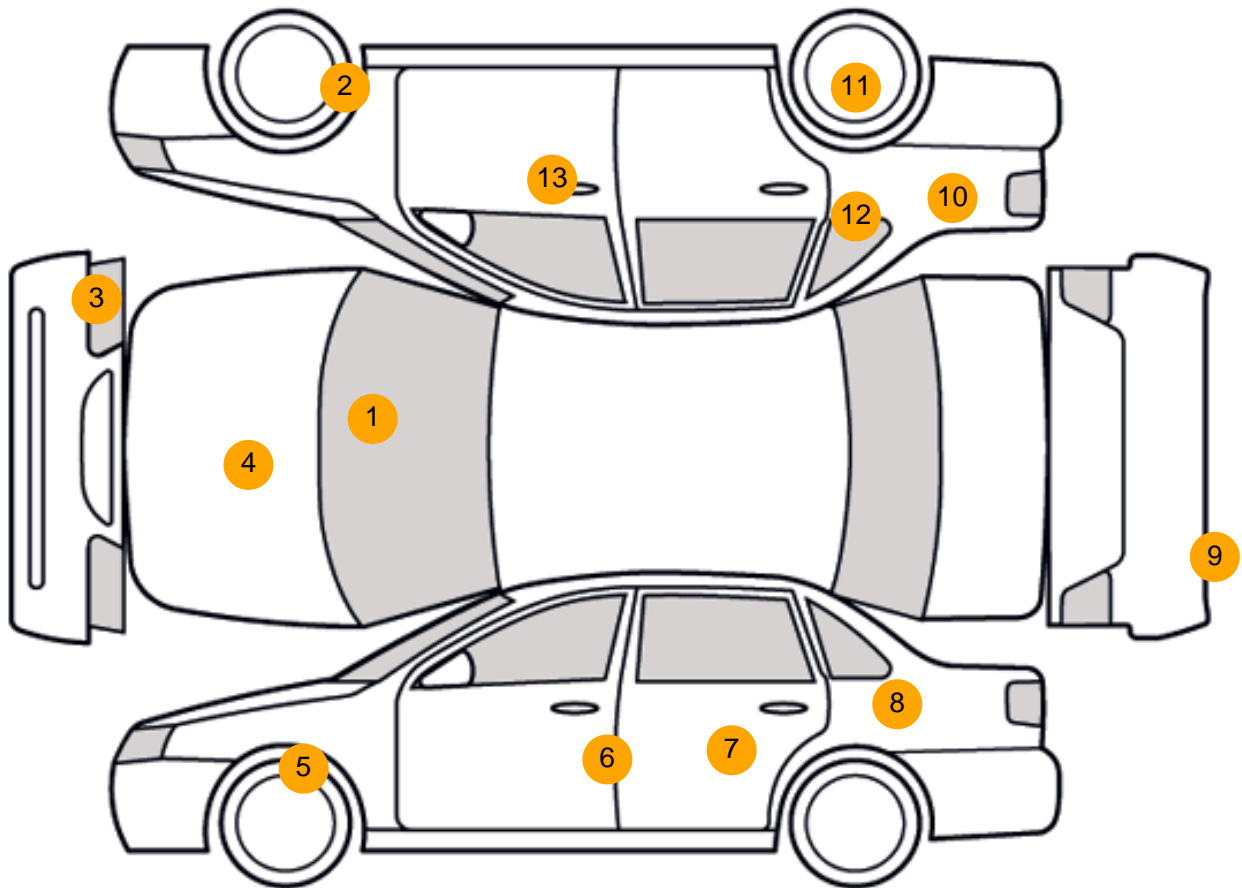

Condition Check