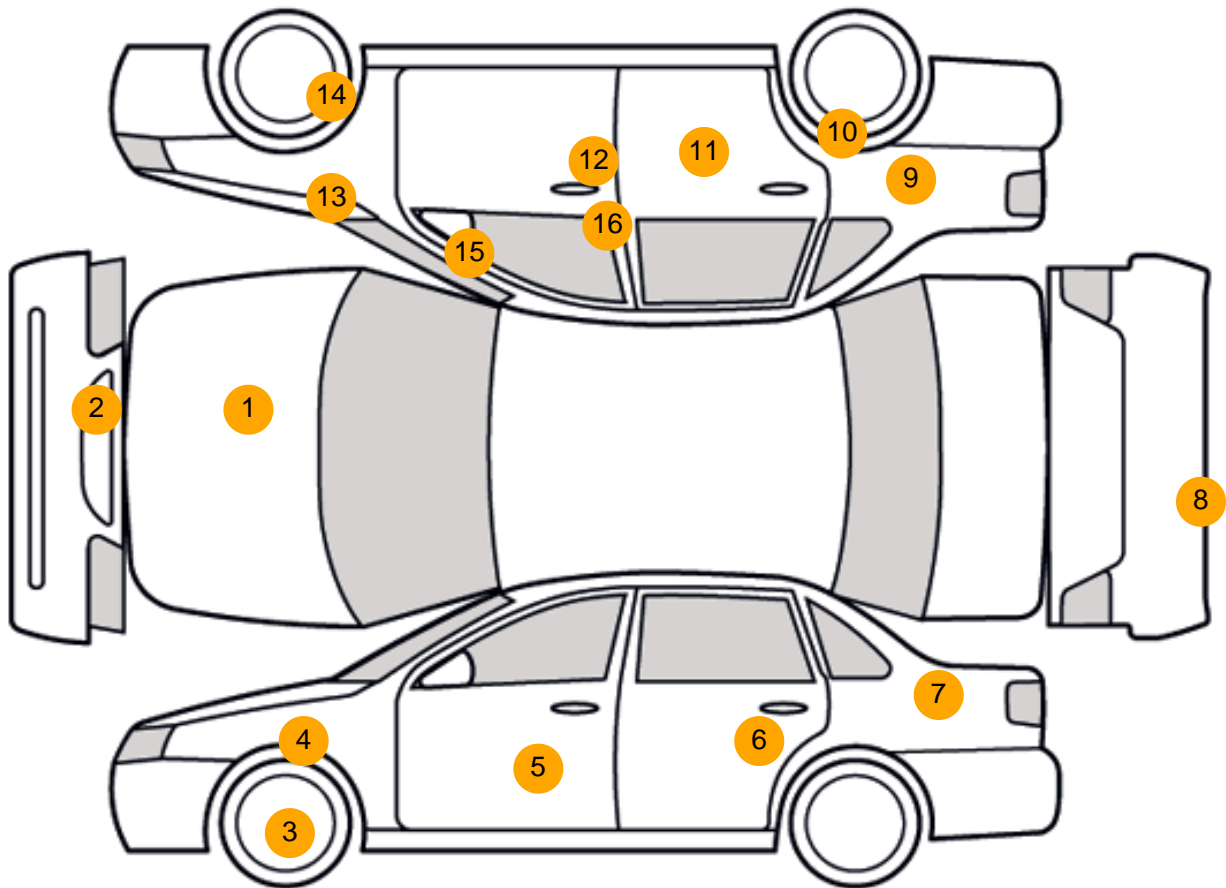

Condition Check