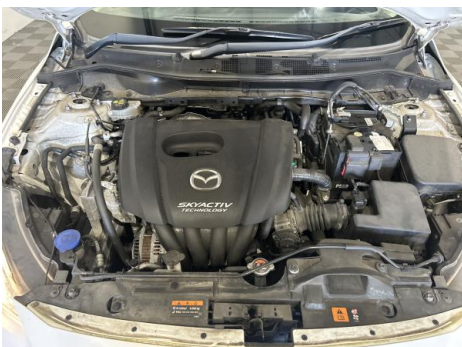

VEHICLE INSPECTION REPORT

HD16CFE

Mazda 2 1.5 Sport Nav 5dr

Inspection		Vehicle	
Serious Damage?	No	VAT	Margin
		V5	Present

nama
GRADE
3

Details

Reg. date	29/07/2016	Body Style	Hatchback	Last service miles	58,159
Year	2016	Keys	2	MOT Due	05/01/2027
Mileage	62,351 Miles Warranted	Service history	Yes	Gearbox	MANUAL
Fuel Type	PETROL	Service documents	Printout	Gears	5
Colour	WHITE	Number of stamps	8	Doors	5
VIN	MMZDJ6H551W208738	Last service date	15/12/2025		

£90 ADDITIONAL FEE

last service 15/12/25 @ 58,159 miles (8 services 6 main dealer)

Tyres

NSF	BUDGET	5.0mm
NSR	BUDGET	5.0mm
OSF	BUDGET	5.0mm
OSR	BUDGET	5.0mm

Spare

Features

- Bluetooth connection
- Telephone
- Air conditioning
- Rear headrests
- Passenger airbag
- Remote central locking
- Navigation system
- Radio/CD
- Climate control
- Solid Paint
- Traction control
- Cloth seat trim
- Rear parking sensor
- Body coloured bumpers
- Front electric windows
- ABS
- Tyre pressure monitor
- Alloy wheels
- Rear wiper
- Electric door mirrors
- Rear electric windows
- Drivers airbag
- Central locking

Photos

Condition Check

Damage Photos

1: Bumper Rear
Scratched
Over 100mm Thru Paint

2: Door Mirror Assy nsf
Scratched (Painted)
UpTo 25mm Thru Paint

3: Bumper Front
Chipped
Multiple Chips

4: Bonnet
Chipped
1 To 5