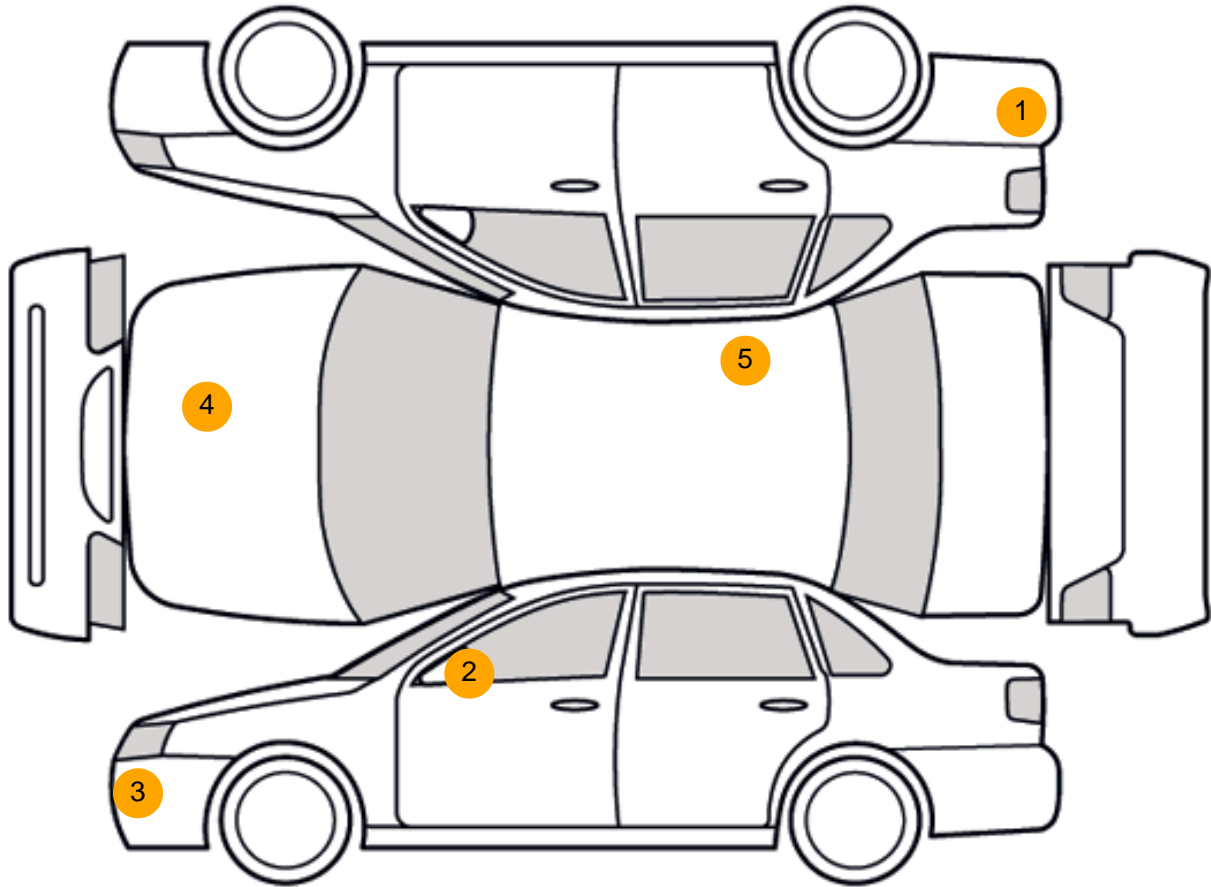

Photos

Condition Check

Damage Photos

1: Bumper Rear
Scratched
Over 100mm Thru Paint

2: Door Mirror Assy nsf
Scratched (Painted)
UpTo 25mm Thru Paint

3: Bumper Front
Chipped
Multiple Chips

4: Bonnet
Chipped
1 To 5