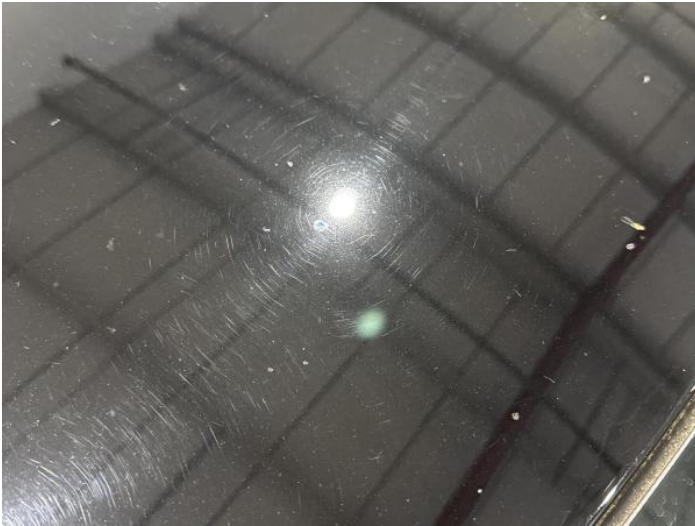

Photos

Condition Check

Damage Photos

1: Bonnet
Chipped
1 To 5

2: Bumper Front
Chipped
1 To 5

3: Wing nsf
Chipped
1 To 5

4: Door nsf
Scratched
UpTo 25mm Thru Paint

5: Door nsr
Scratched
UpTo 25mm Thru Paint

6: Qtr Panel nsr
Dented
Between 10mm + 30mm

7: Qtr Panel nsr
Scratched
UpTo 25mm Thru Paint

8: Bumper Rear
Scratched
25 to 100mm Thru Paint

9: Bumper Rear Moulding
Scratched (Painted)
Over 25mm Thru Paint

10: Tailgate
Scratched
Over 25mm Thru Paint

11: Qtr Panel Arch Extension os
Scratched (Painted)
UpTo 25mm Thru Paint

12: Door osr
Chipped
1 To 5

13: Door osf
Chipped
1 To 5

14: Screen Front
Chipped
UpTo 10mm

15: Roof
Chipped
1 To 5

16: B Post os
Dented
Between 10mm + 30mm

17: B Post os
Scratched
Over 25mm Thru Paint

Interior

Carpet Condition Average
Seat Condition Average

Upholstery Condition Average
Odour No

Vehicle Inspection Report