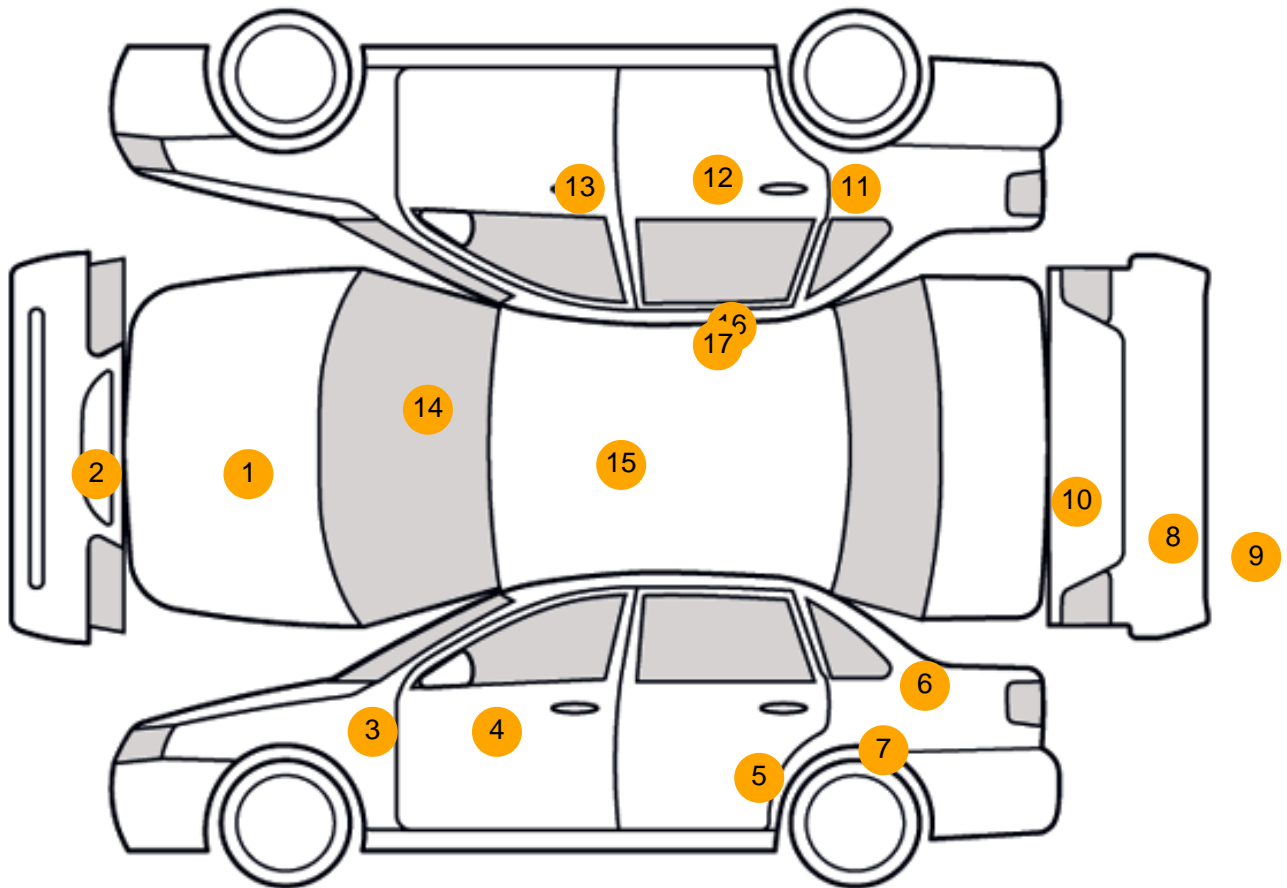

Photos

Condition Check

Damage Photos

1: Bonnet
Chipped
1 To 5

2: Bumper Front
Chipped
1 To 5

3: Wing nsf
Chipped
1 To 5

4: Door nsf
Scratched
UpTo 25mm Thru Paint

5: Door nsr
Scratched
UpTo 25mm Thru Paint

6: Qtr Panel nsr
Dented
Between 10mm + 30mm

7: Qtr Panel nsr
Scratched
UpTo 25mm Thru Paint

8: Bumper Rear
Scratched
25 to 100mm Thru Paint

9: Bumper Rear Moulding
Scratched (Painted)
Over 25mm Thru Paint

10: Tailgate
Scratched
Over 25mm Thru Paint

11: Qtr Panel Arch Extension os
Scratched (Painted)
UpTo 25mm Thru Paint

12: Door osr
Chipped
1 To 5

13: Door osf
Chipped
1 To 5

14: Screen Front
Chipped
UpTo 10mm

15: Roof
Chipped
1 To 5

16: B Post os
Dented
Between 10mm + 30mm

17: B Post os
Scratched
Over 25mm Thru Paint

Interior

Carpet Condition Average
Seat Condition Average

Upholstery Condition Average
Odour No

Vehicle Inspection Report