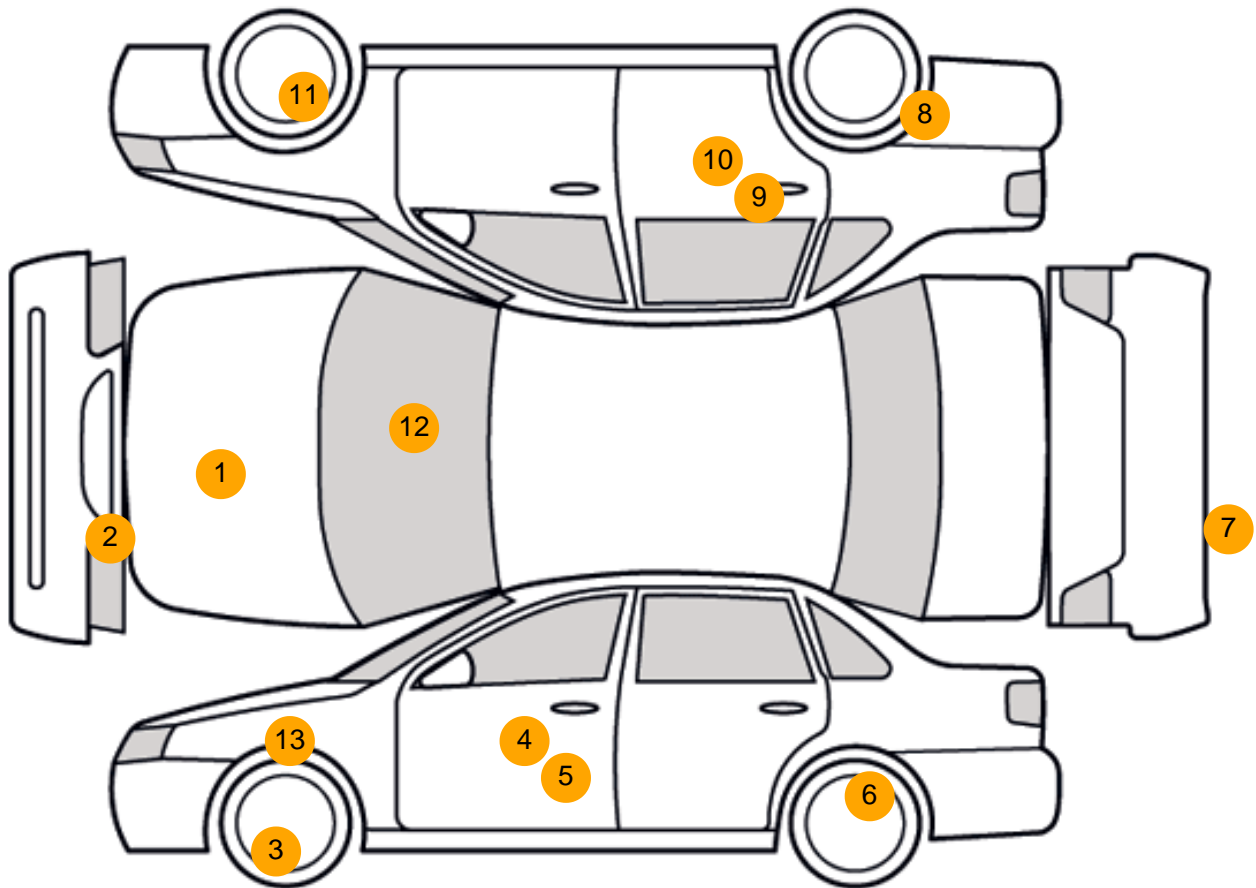

Condition Check