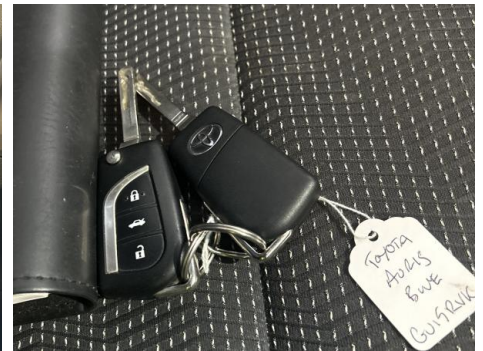

VEHICLE INSPECTION REPORT

GU15RVK

TOYOTA AURIS 1.6 V-Matic Icon 5dr Multidrive S

Inspection		Vehicle	
VAT		Margin	
V5		Present	

Details

Reg. date	08/06/2015	Body Style	Hatchback	MOT Due	21/06/2027
Year	2015	Service history	Yes	Gearbox	AUTOMATIC
Mileage	61,515 Miles Warranted	Service documents	Service Book	Gears	7
Fuel Type	PETROL	Number of stamps	9	Doors	5
Colour	BLUE	Last service date	29/05/2025		
VIN	SB1ME3JEX0E083376	Last service miles	55,196		

last service 29/5/25 @ 55,196 miles (9 main dealer)

Tyres

NSF	
NSR	
OSF	
OSR	
Spare	

Photos

Vehicle Inspection Report

Disclaimer

Photographs, inspection reports and other descriptions are primarily for the use of customers using our LiveBid facility who are not able to attend the sale in person. Those who bid in person must satisfy themselves as to the condition of the vehicle before they bid; we cannot address post-sale issues which rely solely on our reports, descriptions and/or photographs.

Additional fees may apply to some vendors.

Please note buyers rate increase from 01/01/2025

Engine Runs	OK	Gearbox 1st and Reverse Test	OK
Brakes	OK	Clutch Slip Test from Static	OK
Parking Brake	OK	Gearbox Static Gear Selection (engine running)	OK
		No Excessive Smoking	OK