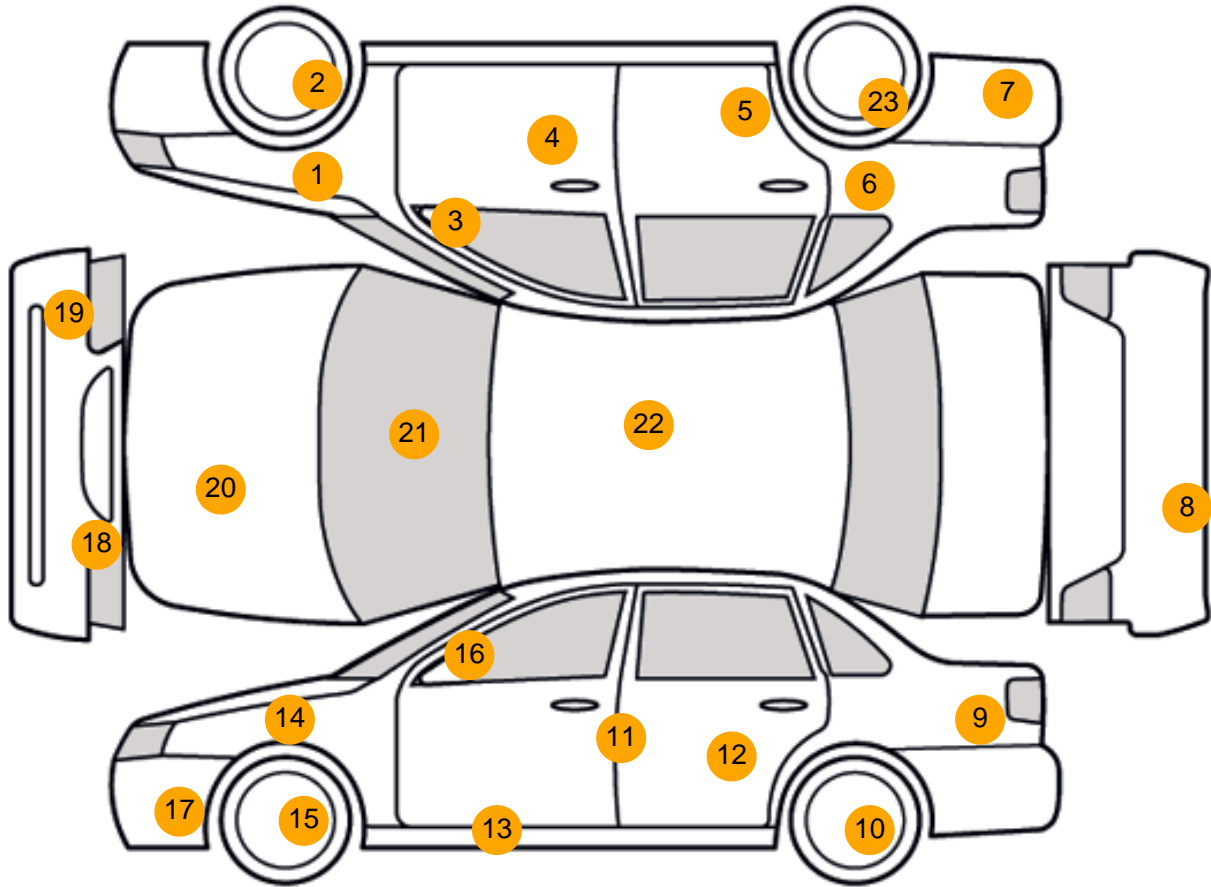

Condition Check