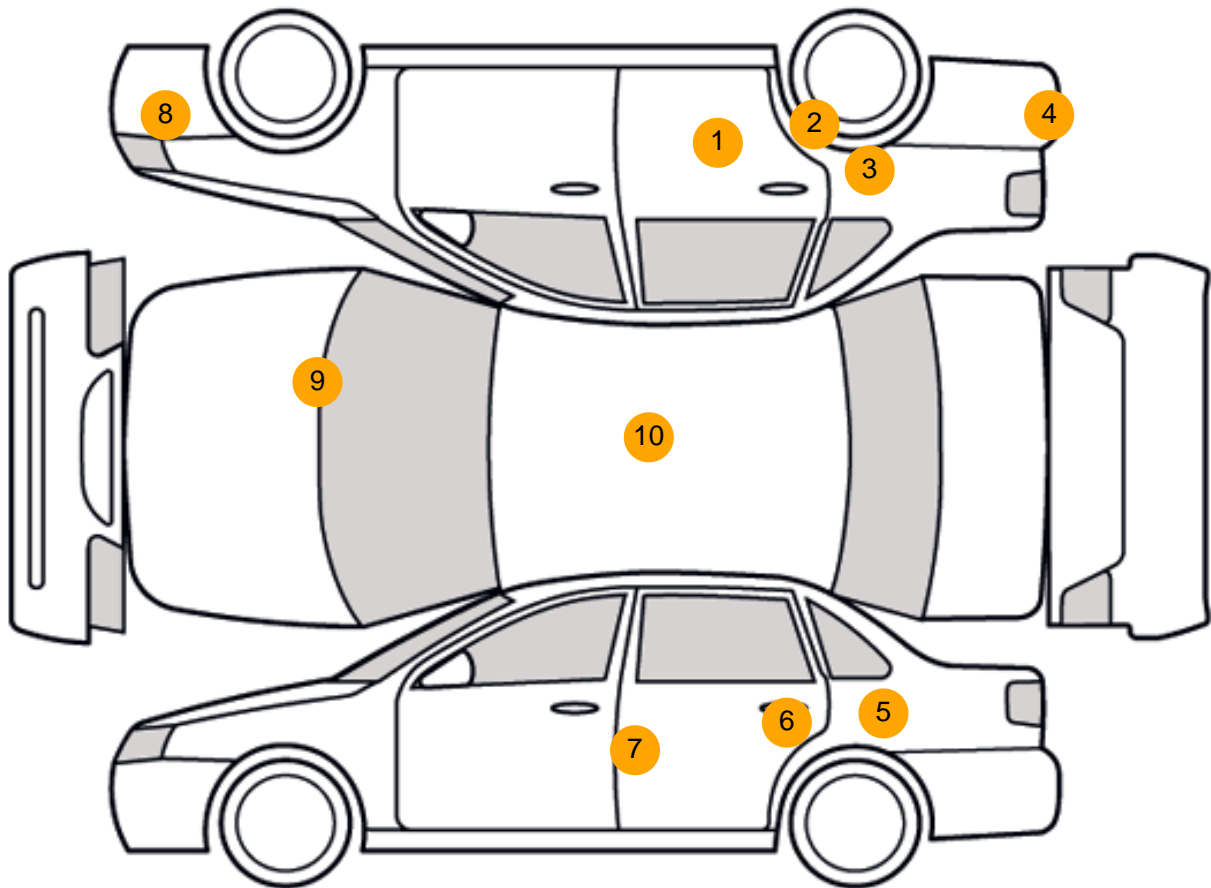

Condition Check