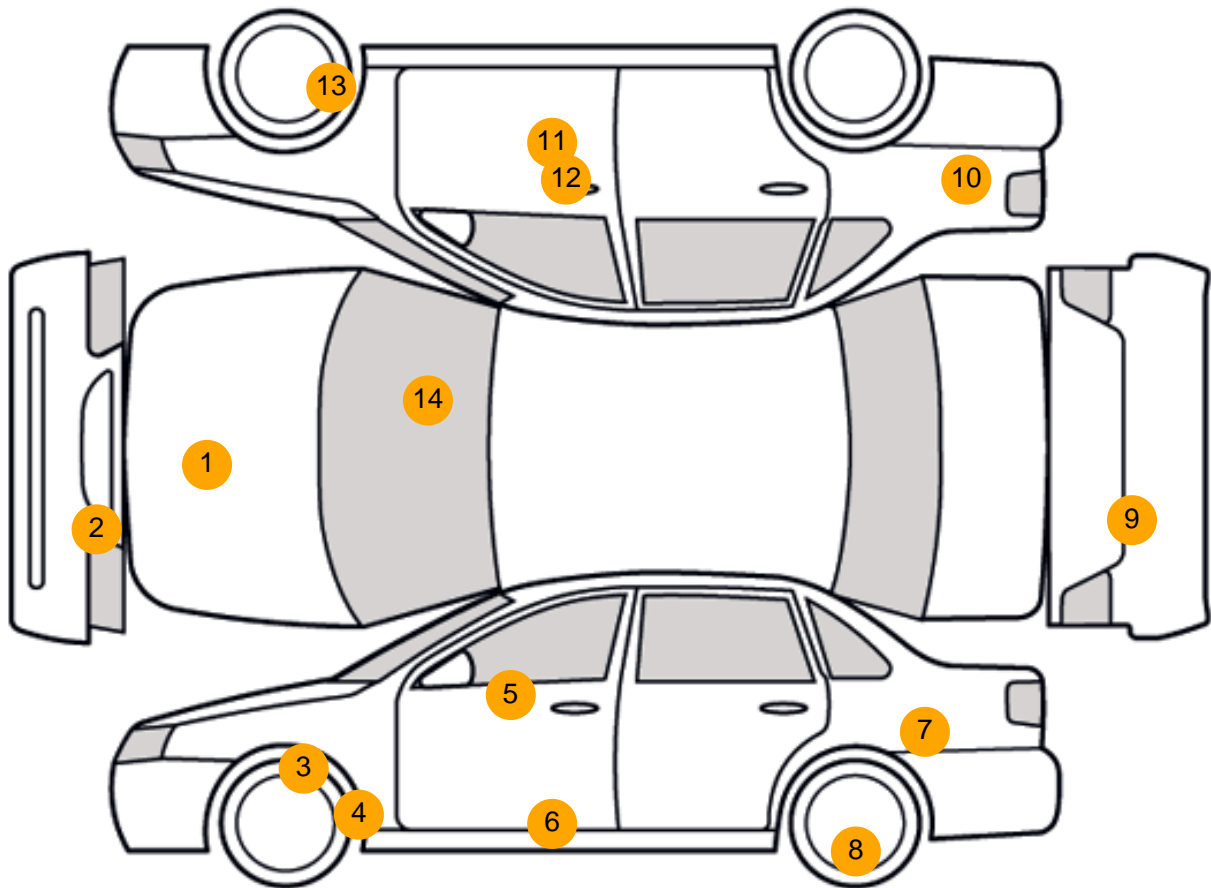

Condition Check