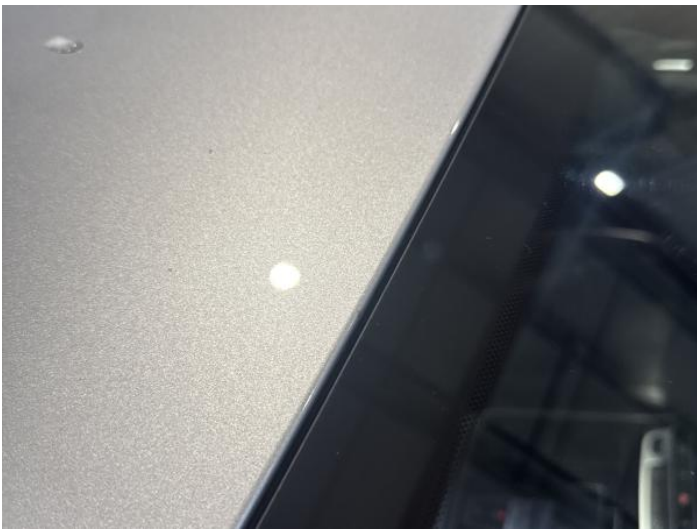

15: Wing of
Scratched
Up To 25mm Thru Paint

16: Screen Front
Chipped
Up To 10mm

17: Roof
Chipped
Edge Chip

Interior

Carpet Condition Average
Seat Condition Average

Upholstery Condition Average
Odour No

Vehicle Inspection Report