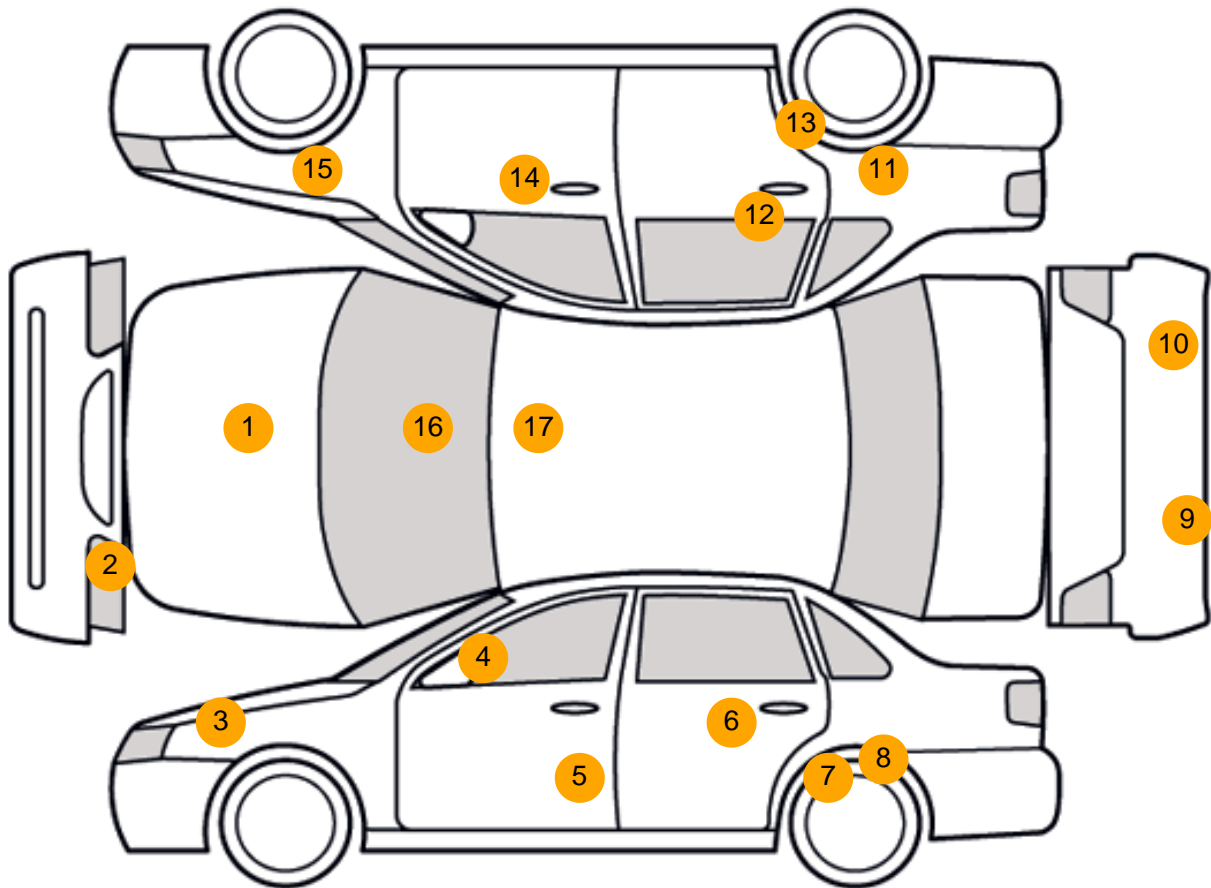

Photos

Condition Check

Damage Photos

1: Bonnet
Chipped
1 To 5

2: Bumper Front
Scratched
25 to 100mm Thru Paint

3: Wing nsf
Scratched
Over 25mm Thru Paint

4: Door Mirror Assy nsf
Scratched (Painted)
Over 25mm Thru Paint

15: Wing of
Scratched
Up To 25mm Thru Paint

16: Screen Front
Chipped
Up To 10mm

17: Roof
Chipped
Edge Chip

Interior

Carpet Condition Average
Seat Condition Average

Upholstery Condition Average
Odour No

Vehicle Inspection Report