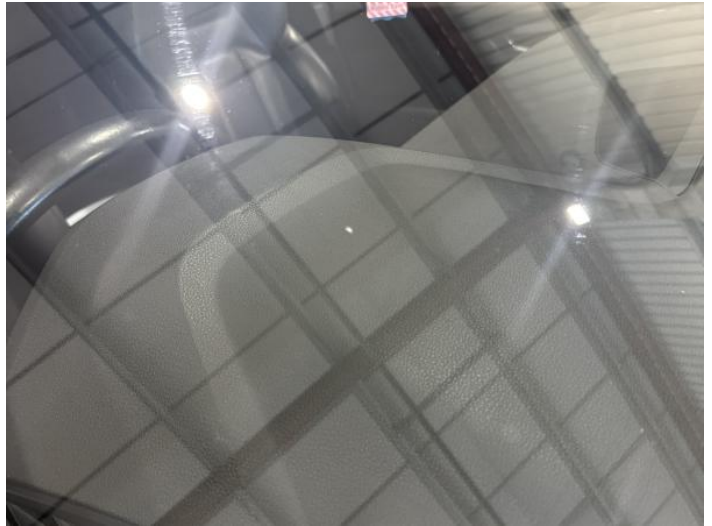

15: Wing of
Scratched
Up To 25mm Thru Paint

16: Screen Front
Chipped
Up To 10mm

17: Roof
Chipped
Edge Chip

Interior

Carpet Condition Average
Seat Condition Average

Upholstery Condition Average
Odour No

Vehicle Inspection Report