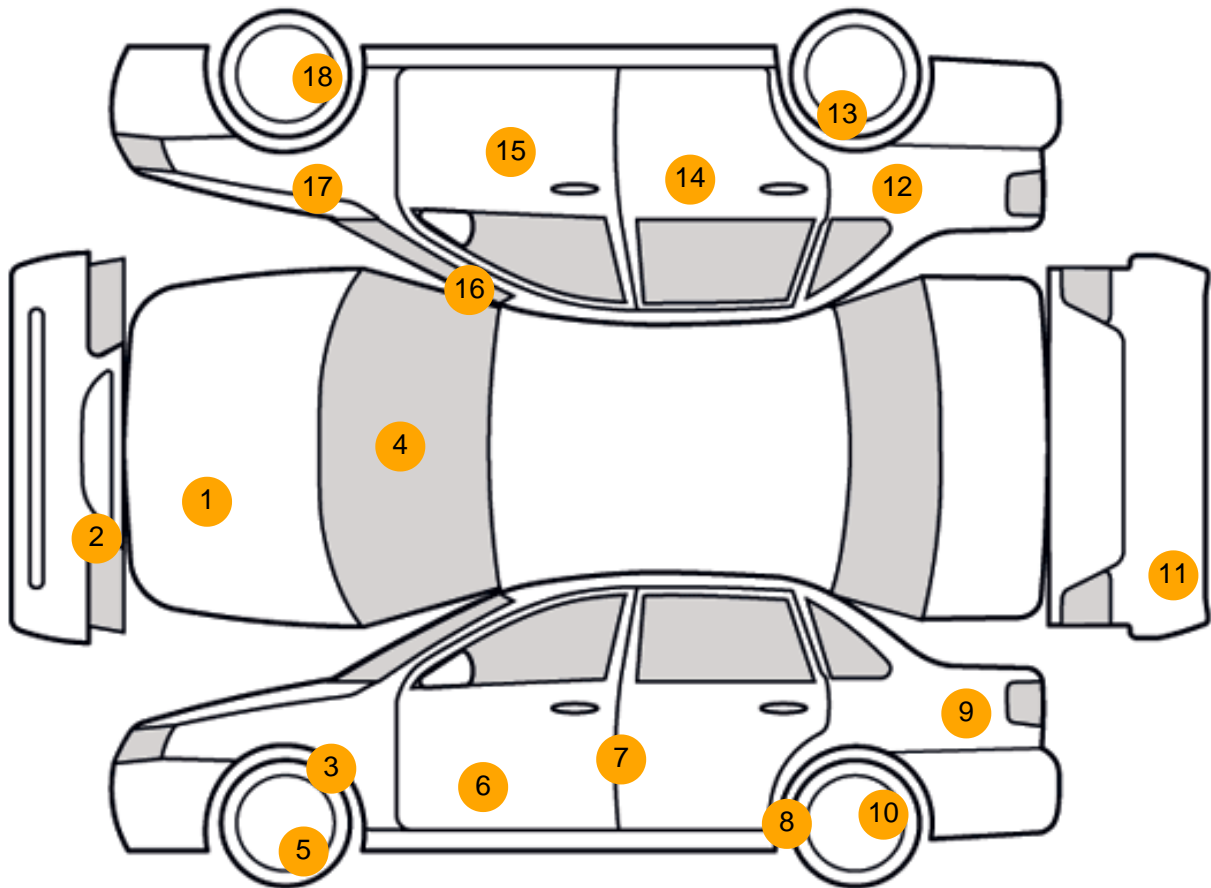

last service 13/11/25 @ 64,473 miles (11 services 1 main dealer)

Tyres

NSF	TRIANGLE	5.0mm
NSR	TRIANGLE	5.0mm
OSF	TRIANGLE	5.0mm
OSR	TRIANGLE	5.0mm
Spare		

Features

- Cruise control
- Rear parking sensor
- Body coloured bumpers
- Folding rear seats
- Rear headrests
- 3x3 point rear seat belts
- Passenger airbag
- Remote central locking
- Front parking sensor
- Rear wiper
- Electric door mirrors
- Front electric windows
- Steering wheel rake adjustment
- ABS
- Side airbags
- Cloth seat trim
- Heated front seat
- Steering wheel mounted controls
- Front fog lights
- Front head restraints
- Steering wheel reach adjustment
- Drivers airbag
- Traction control
- Alloy wheels
- PAS
- Radio/CD
- Air conditioning
- Height adjustable drivers seat
- Metallic Paint
- Isofix child seat anchor points
- Central locking

Photos

Condition Check

Damage Photos

1: Bonnet
Chipped
1 To 5

2: Bumper Front
Scratched
Over 100mm Thru Paint

3: Wing nsf
Chipped
1 To 5

4: Screen Front
Chipped
UpTo 10mm

5: Wheel nsf
Scratched
Over 50mm