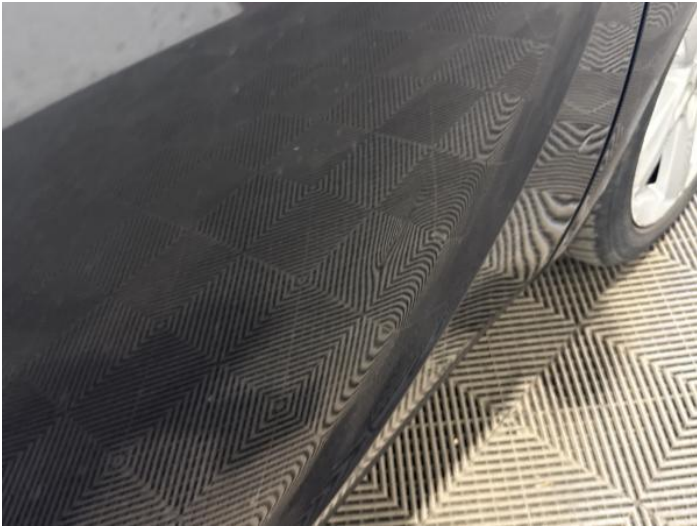

Photos

Condition Check

Damage Photos

1: Bonnet
Chipped
1 To 5

2: Bumper Front
Scratched
Over 100mm Thru Paint

3: Wing nsf
Chipped
1 To 5

4: Screen Front
Chipped
UpTo 10mm

5: Wheel nsf
Scratched
Over 50mm

6: Door nsf
Dented
2 Or Less UpTo 10mm

7: Door nsf
Scratched
Over 25mm Thru Paint

8: Door nsr
Scratched
Over 25mm Thru Paint

9: Qtr Panel nsr
Dented
With Paint Damage

10: Wheel nsr
Scratched
Over 50mm

11: Bumper Rear
Scratched
25 to 100mm Thru Paint

12: Qtr Panel osr
Scratched
Over 25mm Thru Paint

13: Wheel osr
Scratched
Over 50mm

14: Door osr
Scratched
Over 25mm Thru Paint

15: Door osf
Dented
With Paint Damage

16: Door Mirror Assy osf
Scratched (Painted)
Over 25mm Thru Paint

17: Wing osf
Scratched
Over 25mm Thru Paint

18: Wheel osf
Scratched
Over 50mm

Interior

Carpet Condition Average
Seat Condition Average

Upholstery Condition Average
Odour No

Vehicle Inspection Report

Disclaimer