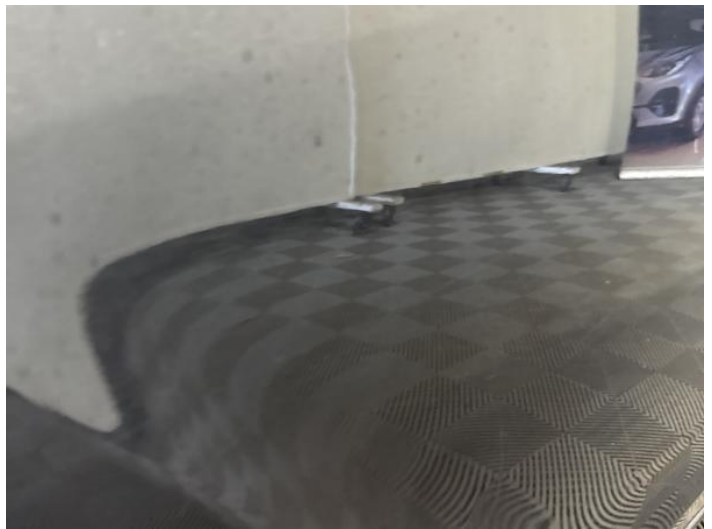

Photos

Condition Check

Damage Photos

1: Bonnet
Chipped
1 To 5

2: Bumper Front
Scratched
Over 100mm Thru Paint

3: Wing nsf
Chipped
1 To 5

4: Screen Front
Chipped
UpTo 10mm

5: Wheel nsf
Scratched
Over 50mm

6: Door nsf
Dented
2 Or Less UpTo 10mm

7: Door nsf
Scratched
Over 25mm Thru Paint

8: Door nsr
Scratched
Over 25mm Thru Paint

9: Qtr Panel nsr
Dented
With Paint Damage

10: Wheel nsr
Scratched
Over 50mm

11: Bumper Rear
Scratched
25 to 100mm Thru Paint