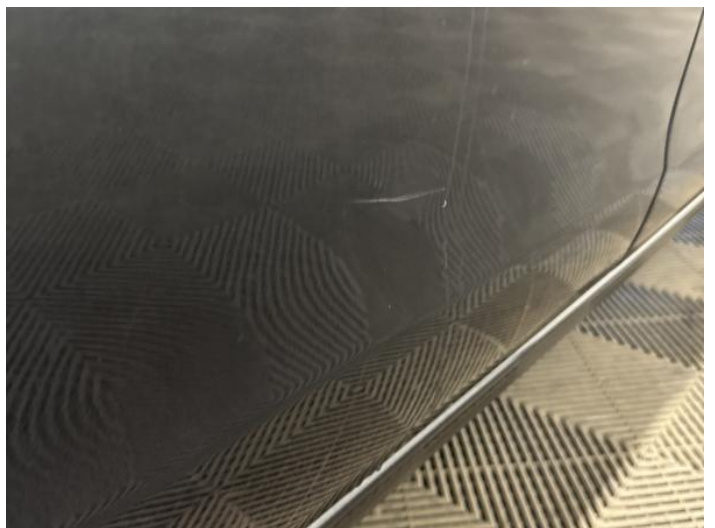

Photos

Condition Check

Damage Photos

1: Bonnet
Chipped
1 To 5

2: Bumper Front
Scratched
Over 100mm Thru Paint

3: Wing nsf
Chipped
1 To 5

4: Screen Front
Chipped
UpTo 10mm

5: Wheel nsf
Scratched
Over 50mm

6: Door nsf
Dented
2 Or Less UpTo 10mm

7: Door nsf
Scratched
Over 25mm Thru Paint

8: Door nsr
Scratched
Over 25mm Thru Paint

9: Qtr Panel nsr
Dented
With Paint Damage

10: Wheel nsr
Scratched
Over 50mm

11: Bumper Rear
Scratched
25 to 100mm Thru Paint

12: Qtr Panel osr
Scratched
Over 25mm Thru Paint

13: Wheel osr
Scratched
Over 50mm

14: Door osr
Scratched
Over 25mm Thru Paint

15: Door osf
Dented
With Paint Damage

16: Door Mirror Assy osf
Scratched (Painted)
Over 25mm Thru Paint

17: Wing osf
Scratched
Over 25mm Thru Paint

18: Wheel osf
Scratched
Over 50mm

Interior

Carpet Condition Average
Seat Condition Average

Upholstery Condition Average
Odour No

Vehicle Inspection Report

Disclaimer