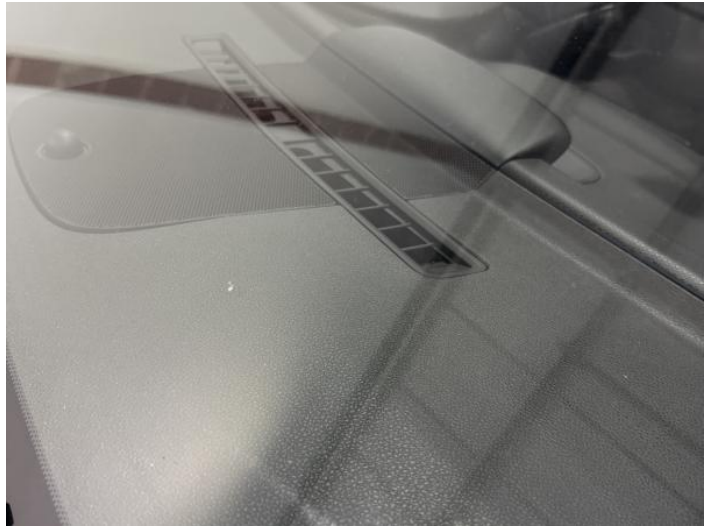

Photos

Condition Check

Damage Photos

1: Bonnet
Chipped
1 To 5

2: Bumper Front
Scratched
Over 100mm Thru Paint

3: Wing nsf
Chipped
1 To 5

4: Screen Front
Chipped
UpTo 10mm

5: Wheel nsf
Scratched
Over 50mm