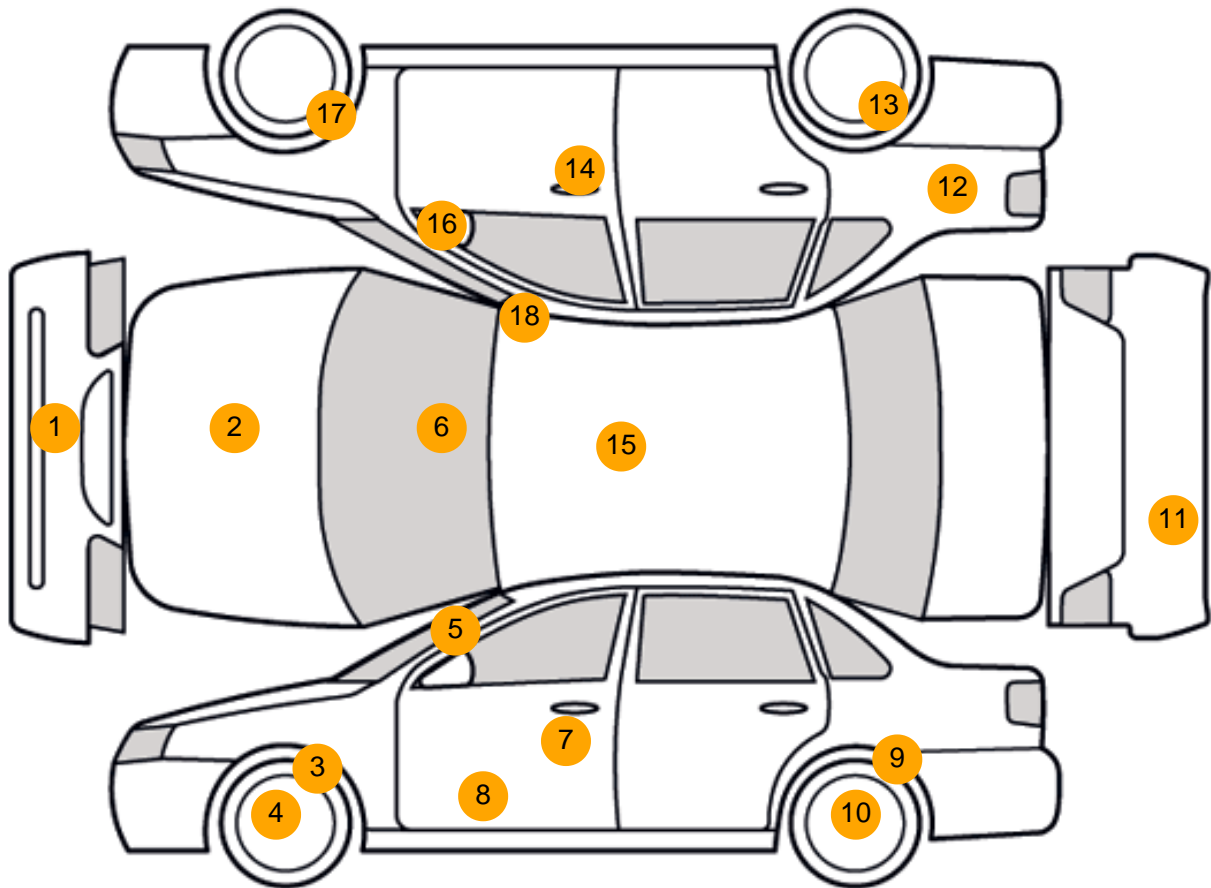

Condition Check