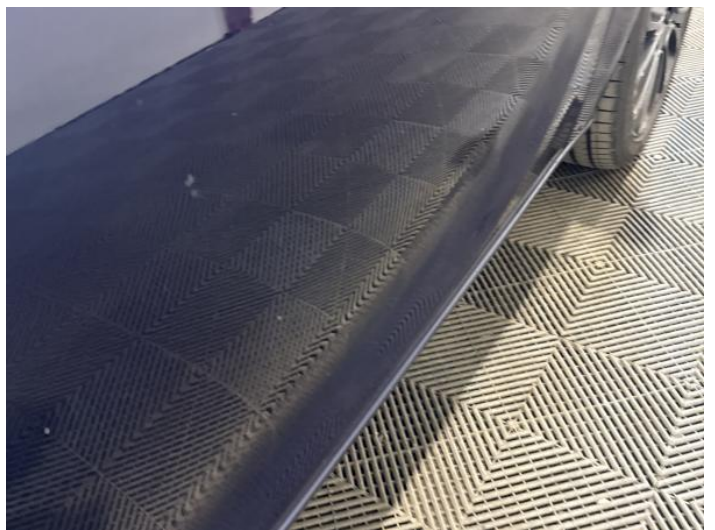

14: Door osf
Dented
Over 30mm