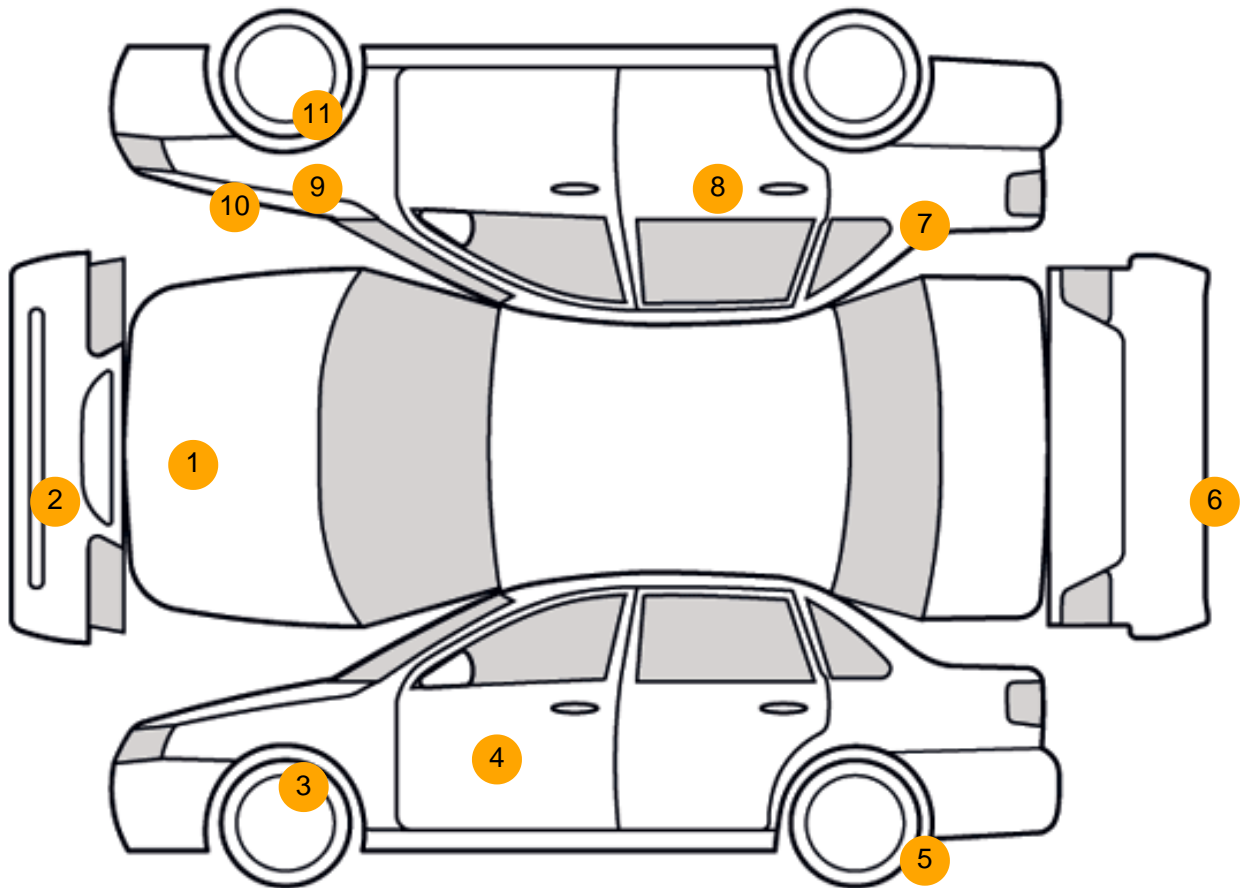

Photos

Condition Check

Damage Photos

1: Bonnet
Chipped
1 To 5

2: Bumper Front
Scratched
UpTo 25mm Thru Paint

3: Wheel nsf
Scratched
Over 50mm

4: Door nsf
Poor Previous Repair
Poor Paint

5: Wheel nsr
Scratched
Over 50mm